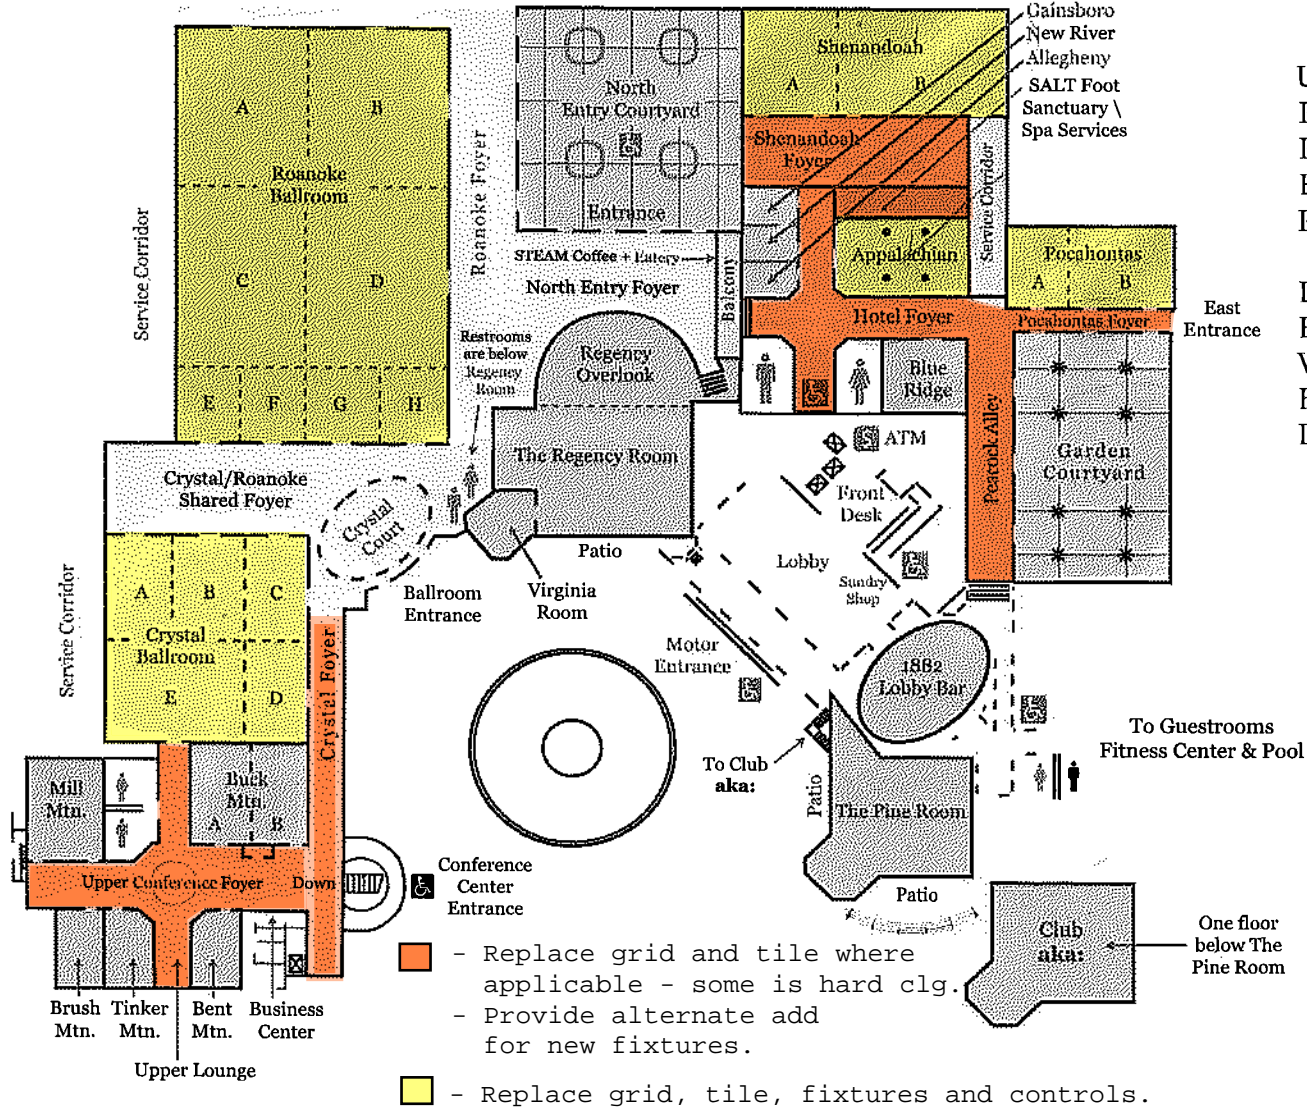

THE HOTEL ROANOKE & CONFERENCE CENTER

110 Shenandoah Ave • Roanoke, VA 24016 • (T) 540-985-5900 • (F) 540-853-8290 • www.HotelRoanoke.com

B
A
L
L
R
O
O
M

L
E
V
E
L

U
P
P
E
R

L
E
V
E
L

- Replace grid and tile where applicable - some is hard clg.
- Provide alternate add for new fixtures.
- Replace grid, tile, fixtures and controls.

C
O
N
F
E
R
E
N
C
E

L
E
V
E
L