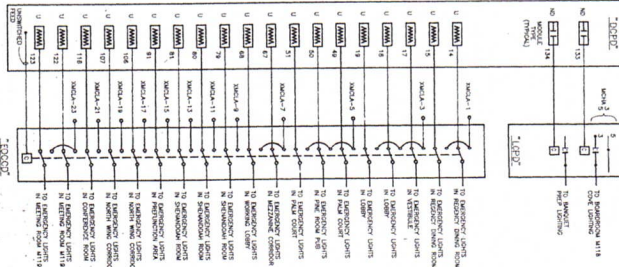

DIMMING SYSTEM SCHEDULE PANEL DCPD

SECTION 1	SECTION 2	SECTION 3	SECTION 4

DIMMING PANEL "DCPD" AUXILIARY CONTROL SINGLE LINE DIAGRAM

NOT TO SCALE