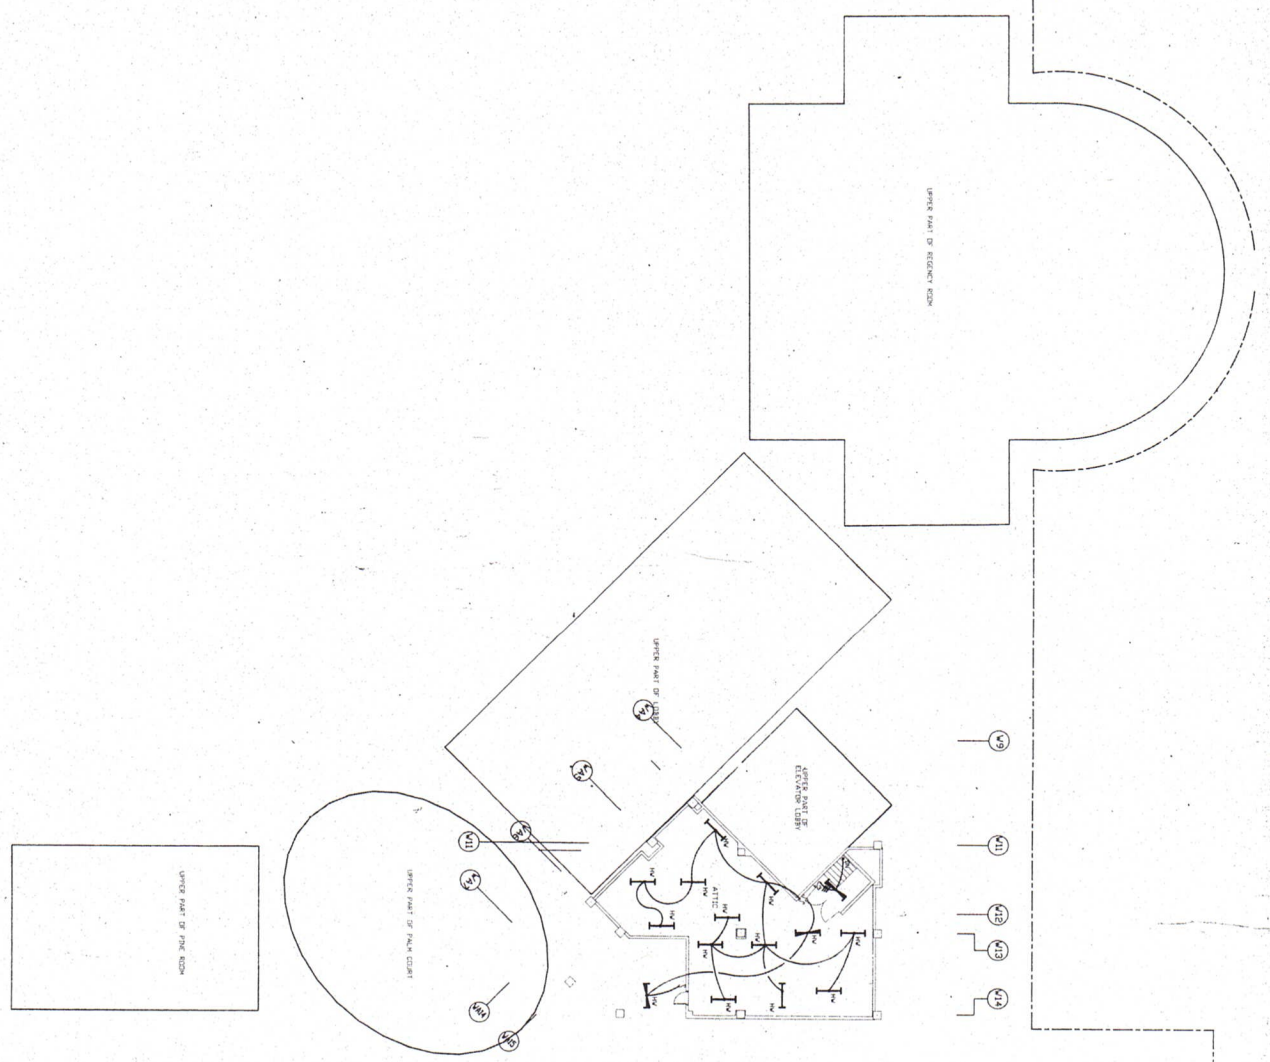

MATCHLINE B

MATCHLINE W

SEE SHEET AB FOR CONTINUATION

MATCHLINE W
MATCHLINE P

CTBAT
ARCHITECTS
114 Charlotte, 28502
Telephone (704) 333-6088
Fax (704) 333-5530

ISSUE DATES
OCTOBER 15, 1993

ETI
ENGINEERS
INCORPORATED
1314 GARDEN LAKE
COLUMBIA, SC 29210
(803) 798-7700

HOTEL ROANOKE
CONFERENCE CENTER
COMMISSION

HOTEL
ROANOKE

FIRST FLOOR
LIGHTING PLAN

PROJECT 88907
DATE 02/05/93
SCALE 1/8" = 1'-0"

APPENDIX NO. 1
E106

©1993 CTBAT ARCHITECTS