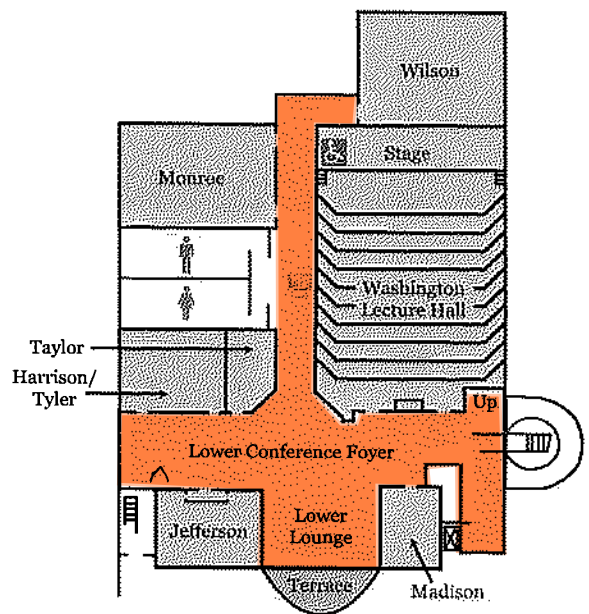

THE HOTEL ROANOKE & CONFERENCE CENTER

110 Shenandoah Ave • Roanoke, VA 24016 • (T) 540-985-5900 • (F) 540-853-8290 • www.HotelRoanoke.com

B
A
L
L
R
O
O
M

L
E
V
E
L

U
P
P
E
R

L
E
V
E
L

- Replace grid and tile where applicable - some is hard clg.
- Provide alternate add for new fixtures.
- Replace grid, tile, fixtures and controls.

C
O
N
F
E
R
E
N
C
E

L
E
V
E
L

Accommodations & Services

- 63,000 square-foot state-of-the-art conference center
- 329 elegant guest rooms, including 19 suites
- High-speed internet, wired and wireless availability
- The historic Regency Room
- The Pine Room & 1862 Lobby Bar
- Club aka:
- Complete fitness center & outdoor pool
- Complimentary shuttle with Roanoke-Blacksburg Reg. Airport