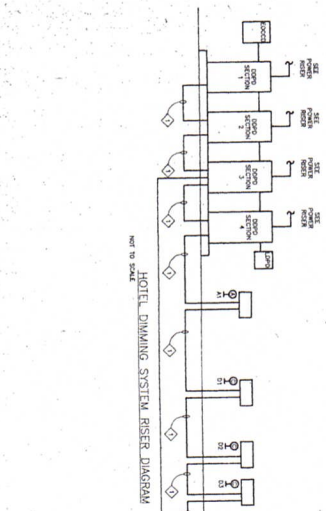

DIMMING SYSTEM SCHEDULE PANEL DCPD

SECTION 1	SECTION 2	SECTION 3	SECTION 4

DIMMING PANEL "DCPD" AUXILIARY CONTROL SINGLE LINE DIAGRAM

NOT TO SCALE